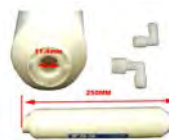

VALVES

4210534

**DOUBLE WATER INLET VALVE
- 220V**
WHIRLPOOL refrigerators
USA models, also suitable
for use on ARMANA, GE
refrigerators
ORIGINAL PART

WATER FILTERS

4812 817 29632

CARTRIDGE - WATER FILTER
REPLACEABLE CARTRIDGE
FOR P/N 4812 817 28358
Alternate Stock Code:
WP015

LG-5231JA2006F

FILTER ASSEMBLY, WATER
LG REFRIGERATORS

LG-5231JA2012B

FILTER ASSEMBLY - HEAD
FITS LG REFRIGERATOR

RWF001

**IN LINE WATER FILTER
ASSEMBLY**
CAN REPLACE ALL INLINE
WATER FILTERS. SUPPLIED
WITH FITTINGS

RWF002

**IN LINE WATER FILTER EF-
9603**
UNIVERSAL INLINE WATER
FILTER. SUPPLIED WITH
FITTINGS

RWF003

**IN LINE WATER FILTER EF-
9603**
Suitable for: DEFY, BOSCH,
AEG

RWF004

SAMSUNG WATER FILTER
INTERNAL FITTING